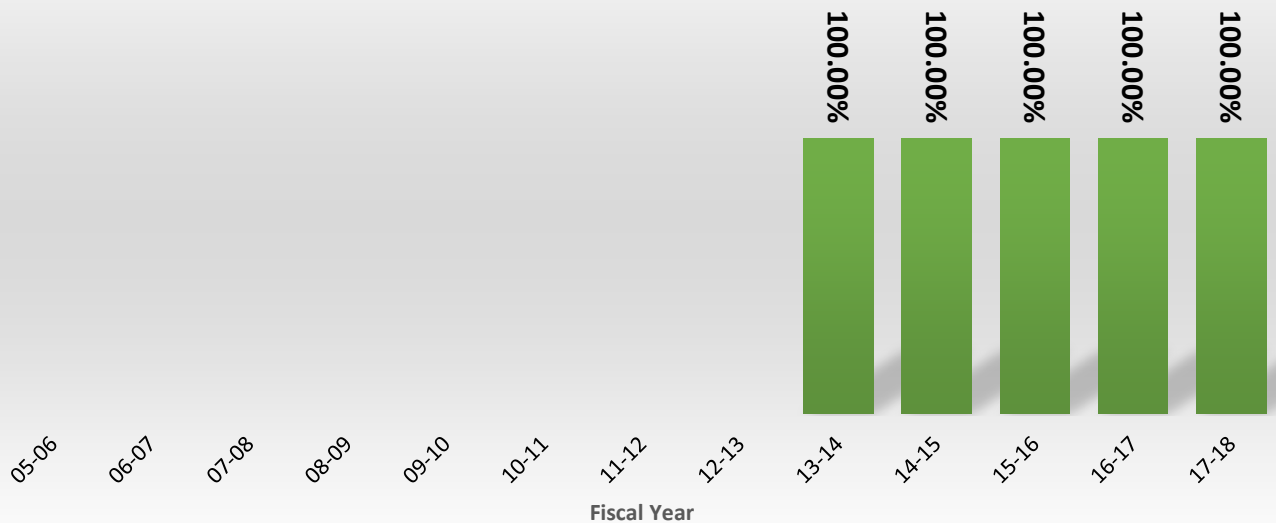

Puppy Live Release Rates