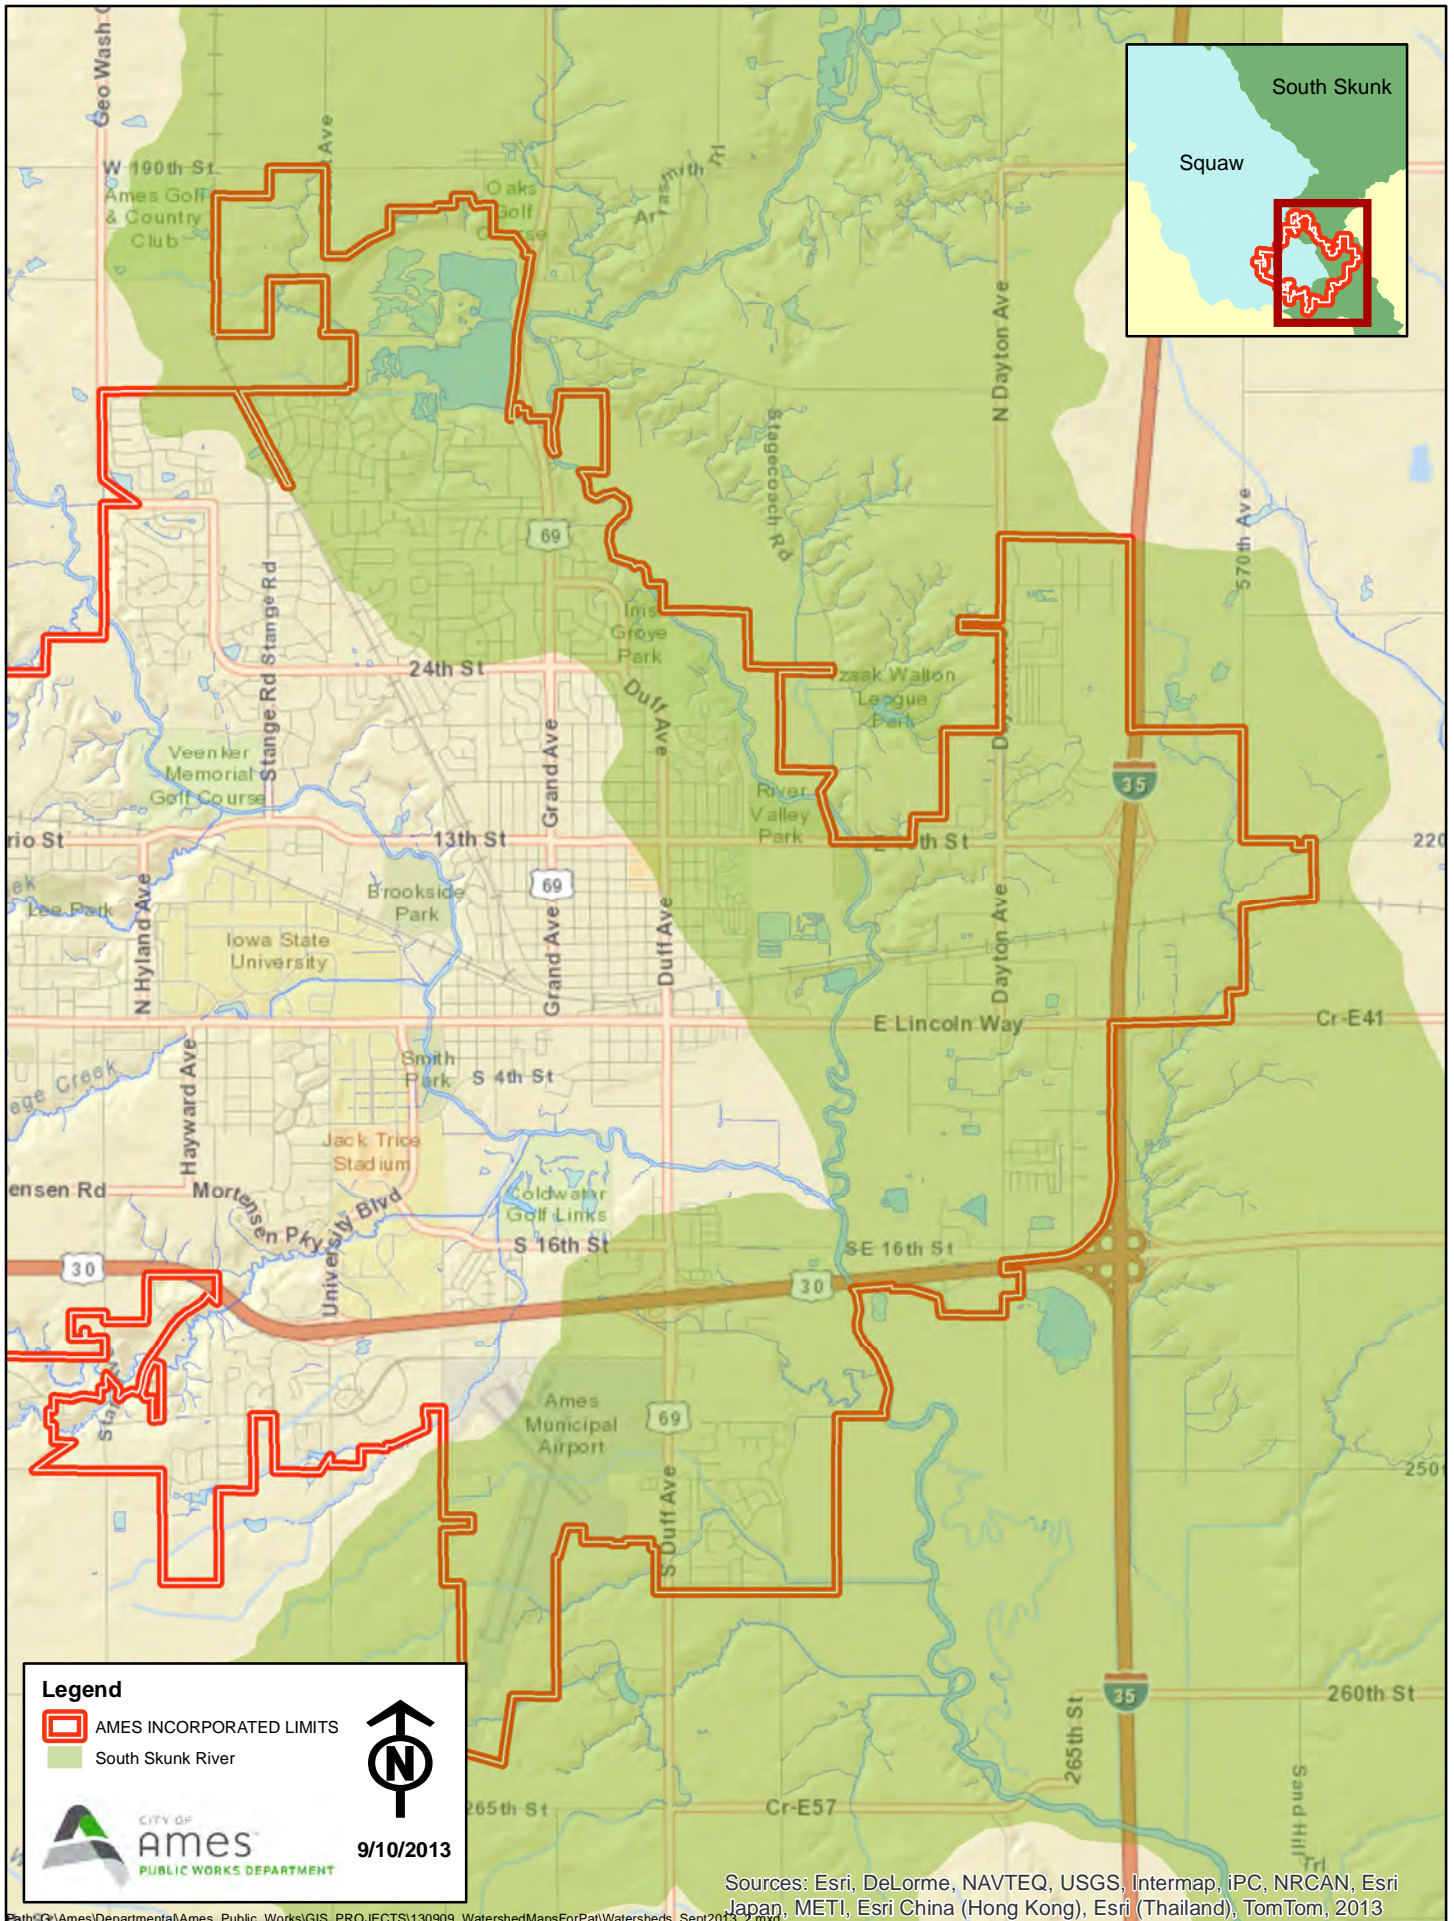

South Skunk River Watershed

Legend

- AMES INCORPORATED LIMITS
- South Skunk River

9/10/2013

Sources: Esri, DeLorme, NAVTEQ, USGS, Intermap, iPC, NRCAN, Esri Japan, METI, Esri China (Hong Kong), Esri (Thailand), TomTom, 2013