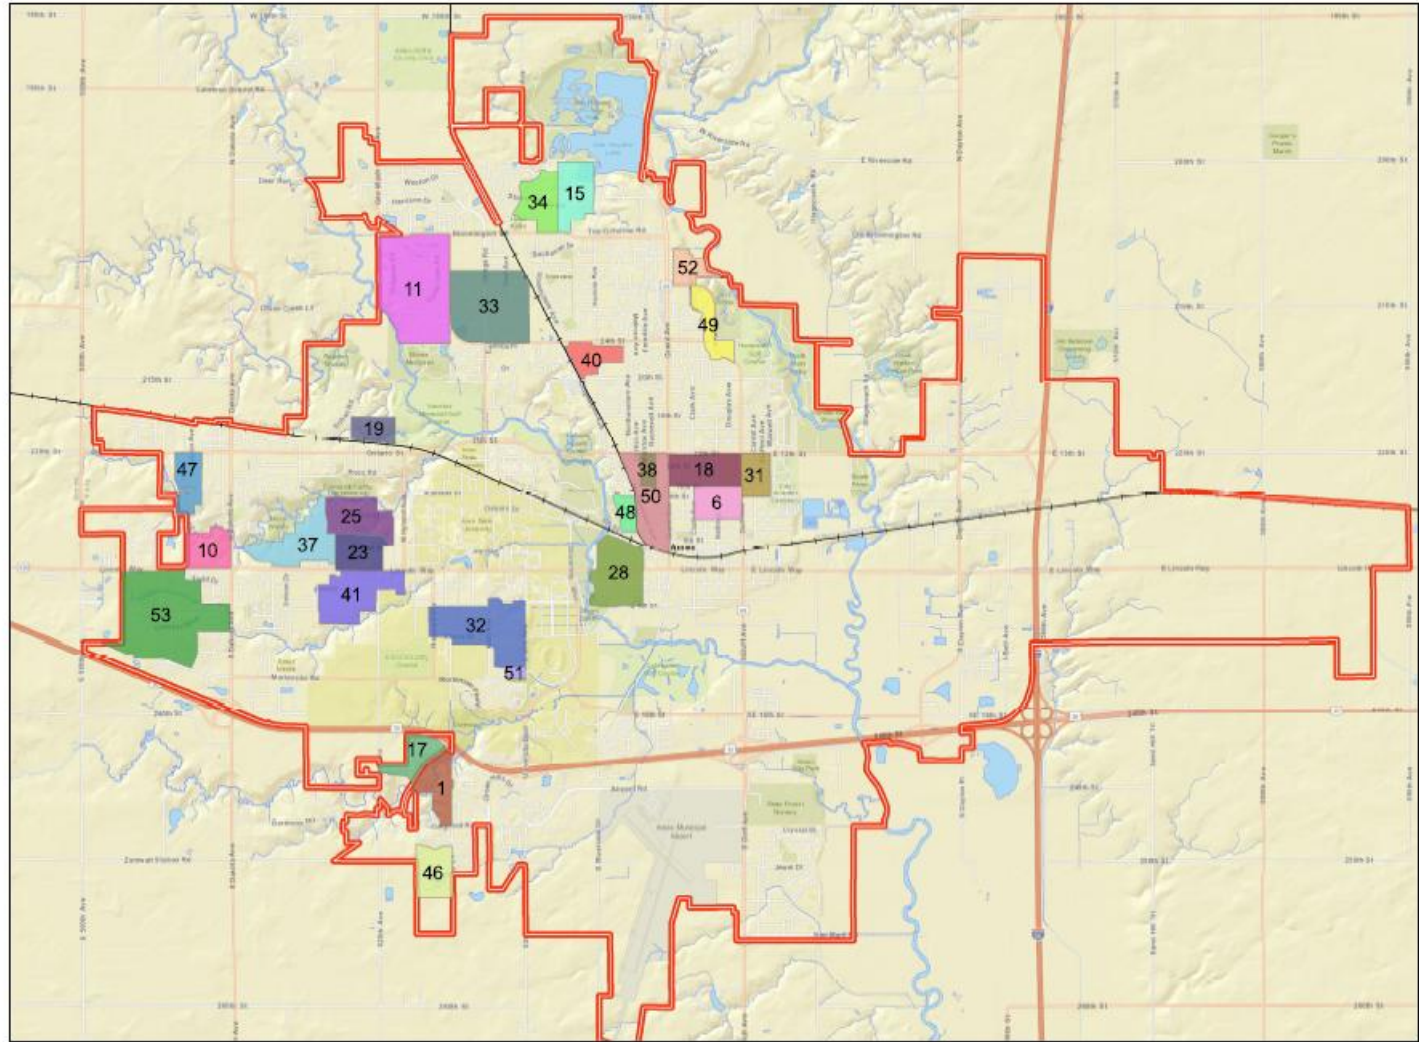

Neighborhood Associations

- 1. Timberland Road N.A.
- 6. Historic Old Town N.A.
- 10. Westbend N.A.
- 11. Northridge H.O.A.
- 15. Stone Brooke H.O.A.
- 17. Meadow Glen Road N.A.
- 18. North Old Town N.A.
- 19. King-Am N.A.
- 23. Westside N.A.
- 25. Oak-Wood-Forest N.A.
- 28. Oak-Riverside N.A.
- 31. Sunrise Addition N.A.
- 32. South Campus Area N.A.
- 33. Somerset Village N.A.
- 34. Bloomington Heights N.A.
- 37. Edwards N.A.
- 38. Emanon N.A.
- 40. Allenview N.A.
- 41. College Creek/Old Ames Middle School N.A.
- 46. Ringgenberg N.A.
- 47. Spring Valley N.A.
- 48. South Brookside N.A.
- 49. Inis Grove N.A.
- 50. Roosevelt N.A.
- 51. Reiman West N.A.
- 52. Northwood/Overland Heights
- 53. West Towne N.A.

CITY OF
Ames

Neighborhood Associations Map

Prepared by:
Department of Planning and Housing
September 25, 2019

City of Ames Neighborhood Associations Map

Neighborhood Associations:

- Timberland Road #1
- Historic Old Town #6
- Westbend #10
- Northridge H.O.A. 11
- Stone Brooke H.O.A. 15
- Meadow Glen Road #17
- North Old Town #18
- King-Am #19
- Westside #23
- Oak-Wood-Forest #25
- Oak-Riverside #28
- Sunrise Addition #31
- South Campus Area #32
- Somerset Village #33
- Bloomington Heights #34
- Edwards #37
- Emanon #38
- Allenview #40
- College Creek/Old Ames Middle School #41
- Ringgenberg #46
- Spring Valley #47
- South Brookside #48
- Inis Grove #49
- Roosevelt #50
- Reiman West #51
- Northwood/Overland Heights #52
- West Towne #53