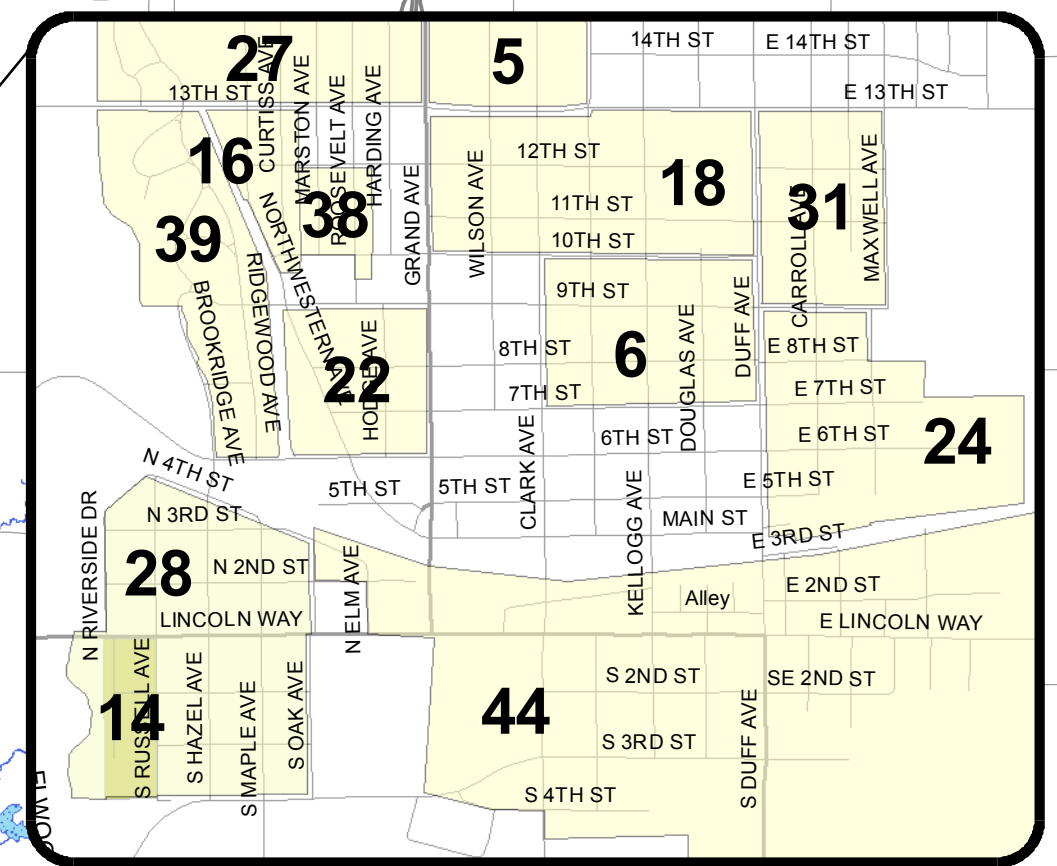

1. South Dakota Park N.A.
2. Ontario N.A.
3. Colonial Village N.A.
4. Prairie View N.A.
5. Garden District N.A.
6. Old Town N.A.
7. Northeast N.A.
8. Ross Road N.A.
9. Michigan Ave N.A.
10. Westbend N.A.
11. Northridge Homeowners Association
12. Kate Mitchell N.A.
13. Ferndale-Furman N.A.
14. S.Riverside-S.Russell N.A.
15. Stone Brooke N.A.
16. Friendship N.A.
17. Meadow Glen Road N.A.
18. North Old Town N.A.
19. King-Am N.A.
20. Meeker North N.A.
21. Homewood N.A.
22. Hodge N.A.
23. Westside N.A.
24. Bandshell N.A.
25. Oak-Wood-Forest N.A.
26. Ironwood Court N.A.
27. Grand-Summitt N.A.
28. Oak-Riverside N.A.
29. Top-O-Hollow N.A.
30. Bel Air N.A.
31. Wilson-Beardshear N.A.
32. South Campus Area N.A.
34. Bloomington Heights N.A.
35. Northwest Parkview N.A.
36. Onion Creek N.A.
37. Edwards N.A.
38. Emanon N.A.
39. Brookside N.A.
40. Allenview N.A.
43. Brookview N.A.
44. South Ames Business N.A.
45. State Ave N.A.

Patterns are shown only to clarify Association boundaries.

Disclaimer
The City of Ames Department of Planning and Housing is committed to providing accurate and timely information on its website. However, the Department does not guarantee the content of the information contained on its web pages. All materials are transmitted "as is", without warranties of any kind either expressed or implied. The City of Ames assumes no liability for any damages or loss of any kind that might arise from the use of or inability to use the City's web site and/or materials contained on it. The City also retains the right to change any content on its website without notice.

Ames Neighborhood Associations Map

Prepared by the Department of Planning and Housing
As of June 15, 2007