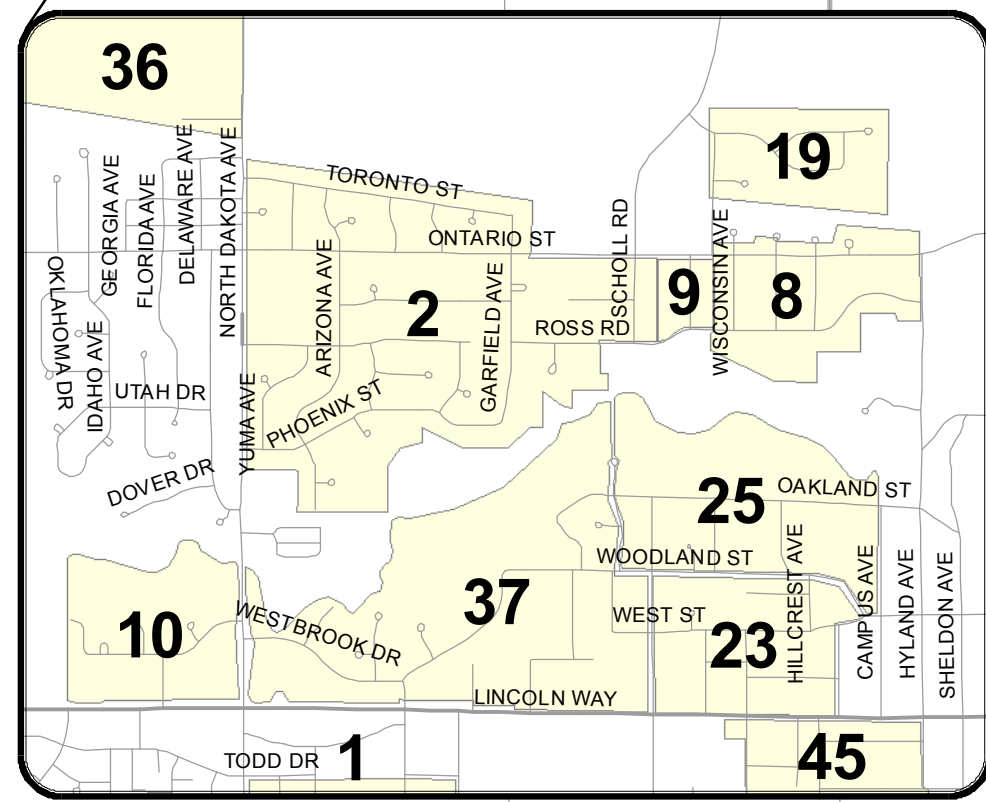

1. South Dakota Park N.A.
2. Ontario N.A.
3. Colonial Village N.A.
4. Prairie View N.A.
5. Garden District N.A.
6. Old Town N.A.
7. Northeast N.A.
8. Ross Road N.A.
9. Michigan Ave N.A.
10. Westbend N.A.
11. Northridge Homeowners Association
12. Kate Mitchell N.A.
13. Ferndale-Furman N.A.
14. S.Riverside-S.Russell N.A.
15. Stone Brooke N.A.
16. Friendship N.A.
17. Meadow Glen Road N.A.
18. North Old Town N.A.
19. King-Am N.A.
20. Meeker North N.A.
21. Homewood N.A.
22. Hodge N.A.
23. Westside N.A.
24. Bandshell N.A.
25. Oak-Wood-Forest N.A.
26. Ironwood Court N.A.
27. Grand-Summitt N.A.
28. Oak-Riverside N.A.
29. Top-O-Hollow N.A.
30. Bel Air N.A.
31. Wilson-Beardshear N.A.
32. South Campus Area N.A.
34. Bloomington Heights N.A.
35. Northwest Parkview N.A.
36. Onion Creek N.A.
37. Edwards N.A.
38. Emanon N.A.
39. Brookside N.A.
40. Allenview N.A.
43. Brookview N.A.
44. South Ames Business N.A.
45. State Ave N.A.

Patterns are shown only to clarify Association boundaries.

Disclaimer
The City of Ames Department of Planning and Housing is committed to providing accurate and timely information on its website. However, the Department does not guarantee the content of the information contained on its web pages. All materials are transmitted "as is", without warranties of any kind either expressed or implied. The City of Ames assumes no liability for any damages or loss of any kind that might arise from the use of or inability to use the City's web site and/or materials contained on it. The City also retains the right to change any content on its website without notice.

Ames Neighborhood Associations Map

Prepared by the Department of Planning and Housing
As of June 15, 2007