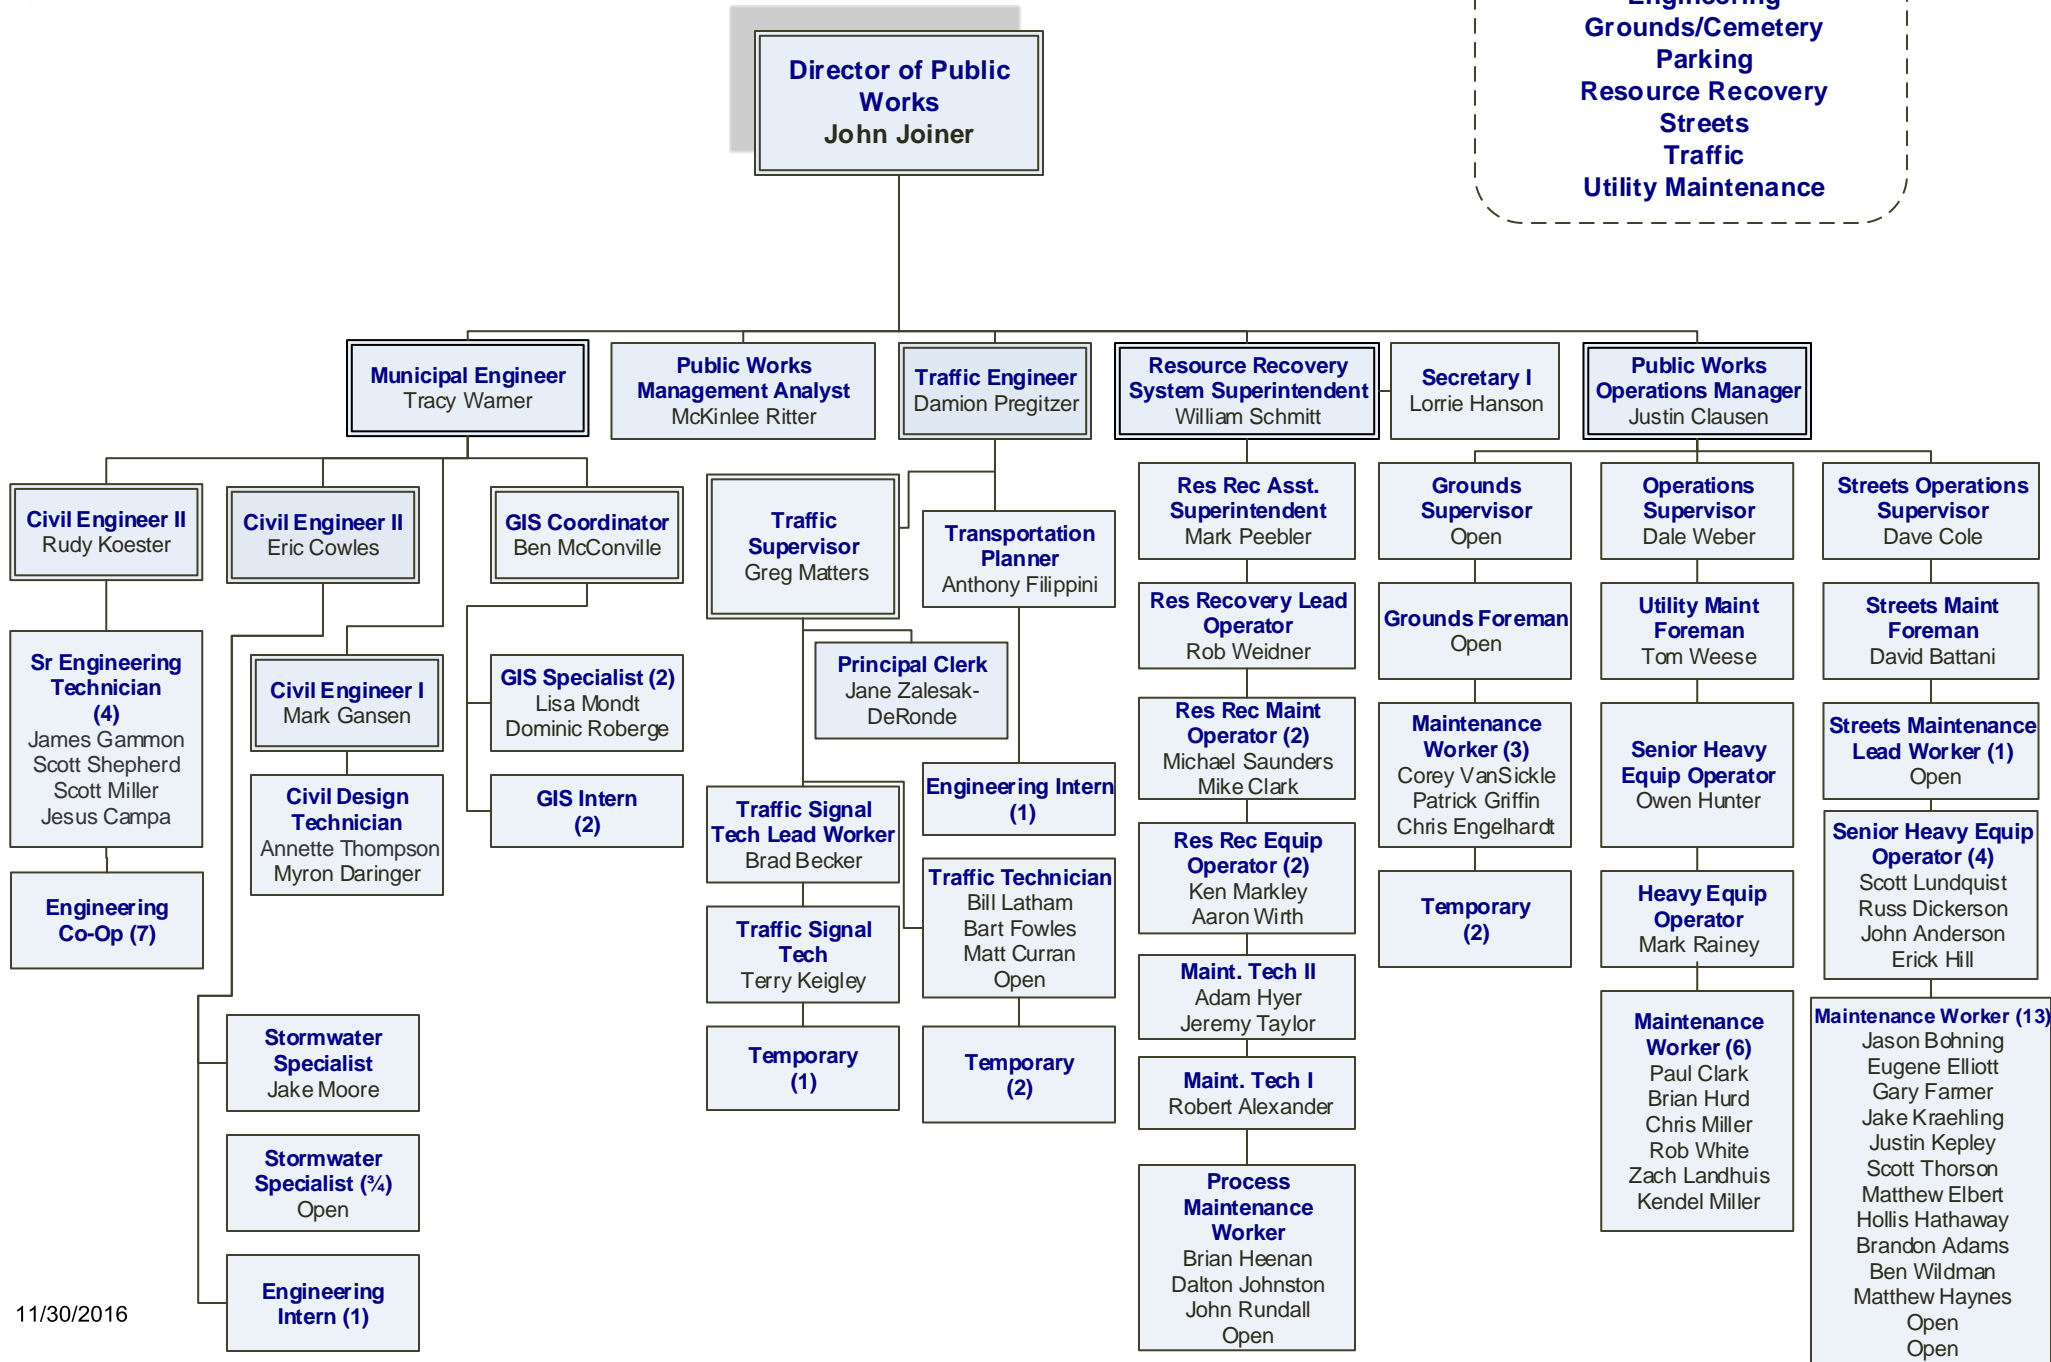

**AMES
CITIZENS**

BOARD OF TRUSTEES

Library Director
Lynne Carey

SHARED SUPPORT STAFF

**Administrative Services
Coordinator**
Lori Jarmon

Principal Clerk (5)
Lorrie Banks
Eileen Carter
Kathy Reichert
Joseph Newman
Amy Colwell

WATER & POLLUTION CONTROL