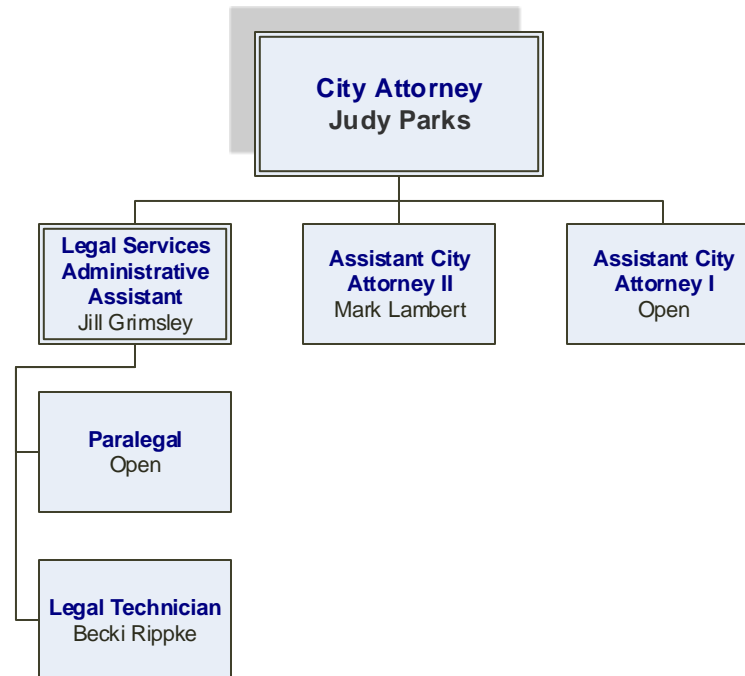

**AMES
CITIZENS**

BOARD OF TRUSTEES

Library Director
Lynne Carey

SHARED SUPPORT STAFF

**Administrative Services
Coordinator**
Lori Jarmon

Principal Clerk (5)
Lorrie Banks
Eileen Carter
Kathy Reichert
Joseph Newman
Amy Colwell

WATER & POLLUTION CONTROL