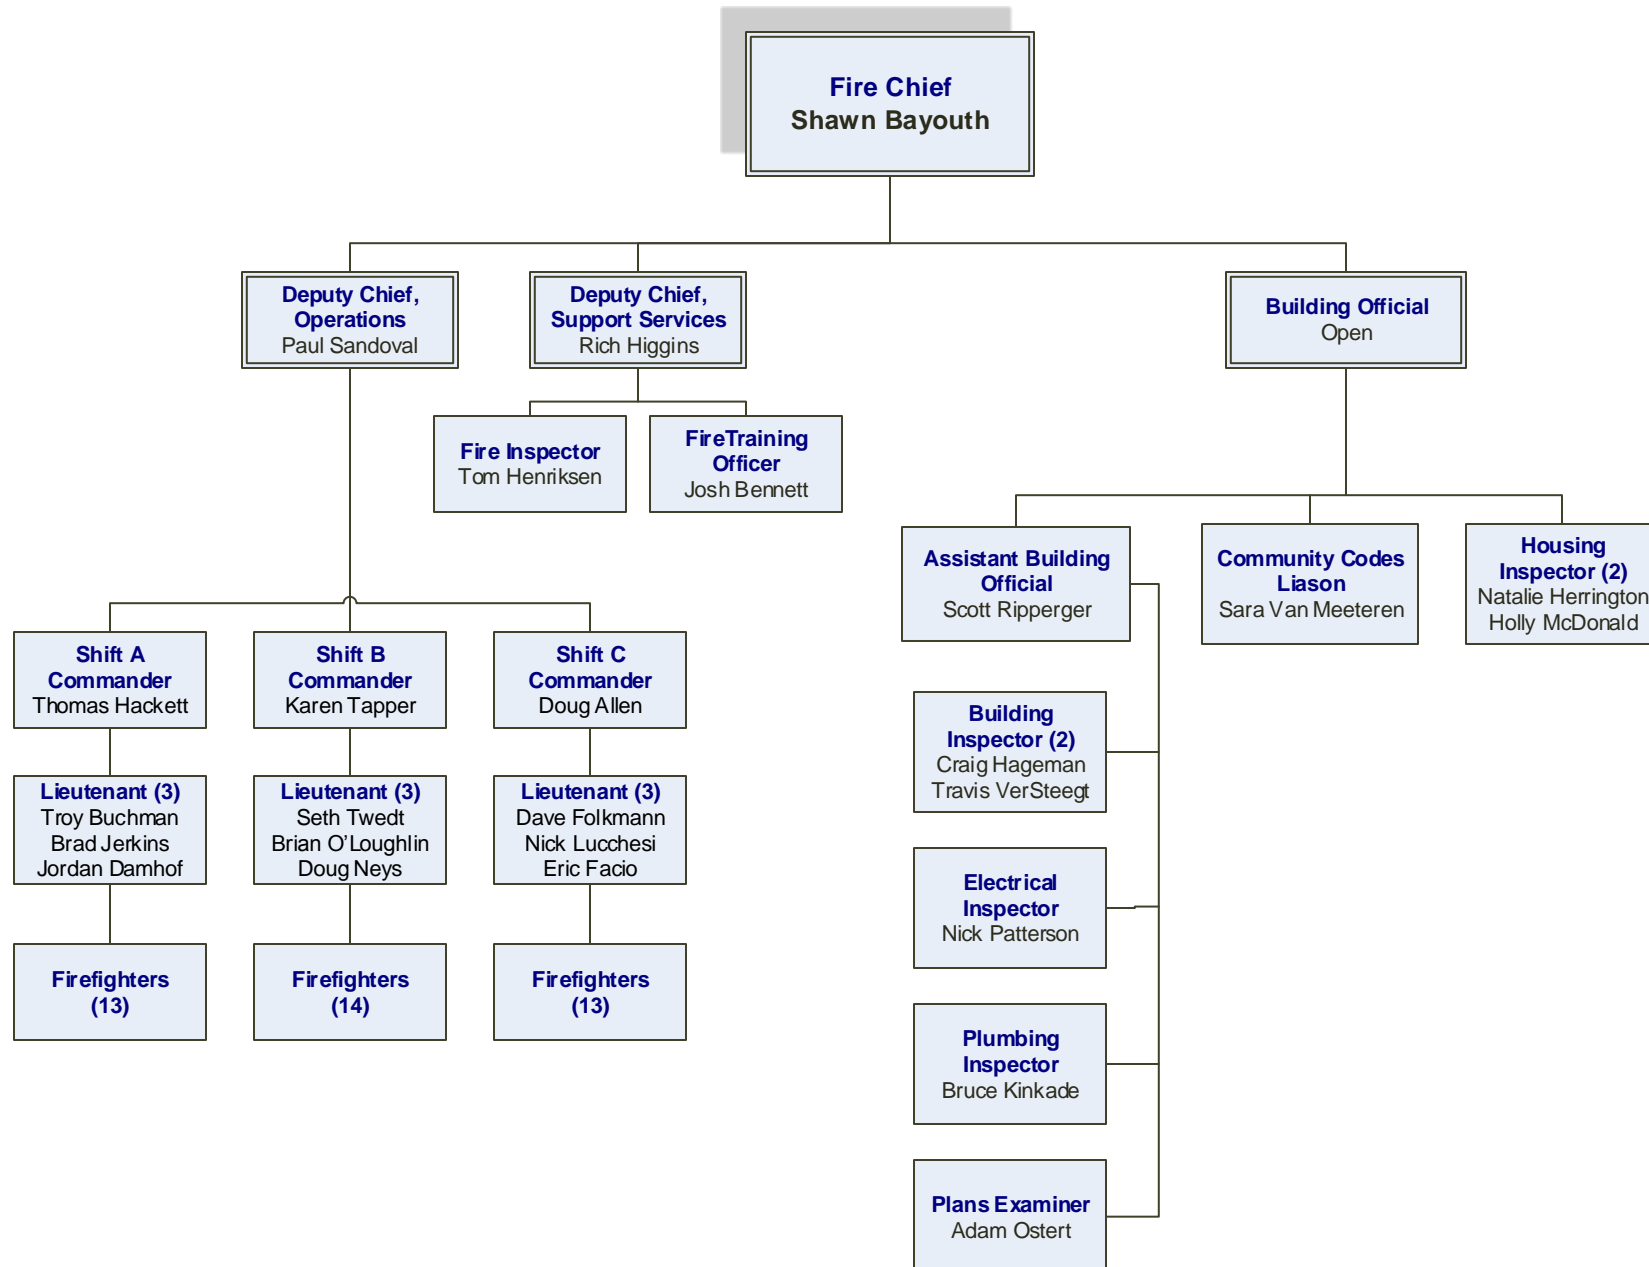

**AMES
CITIZENS**

BOARD OF TRUSTEES

Library Director
Lynne Carey

SHARED SUPPORT STAFF

**Administrative Services
Coordinator**
Lori Jarmon

Principal Clerk (5)
Lorrie Banks
Eileen Carter
Kathy Reichert
Joseph Newman
Amy Colwell

WATER & POLLUTION CONTROL