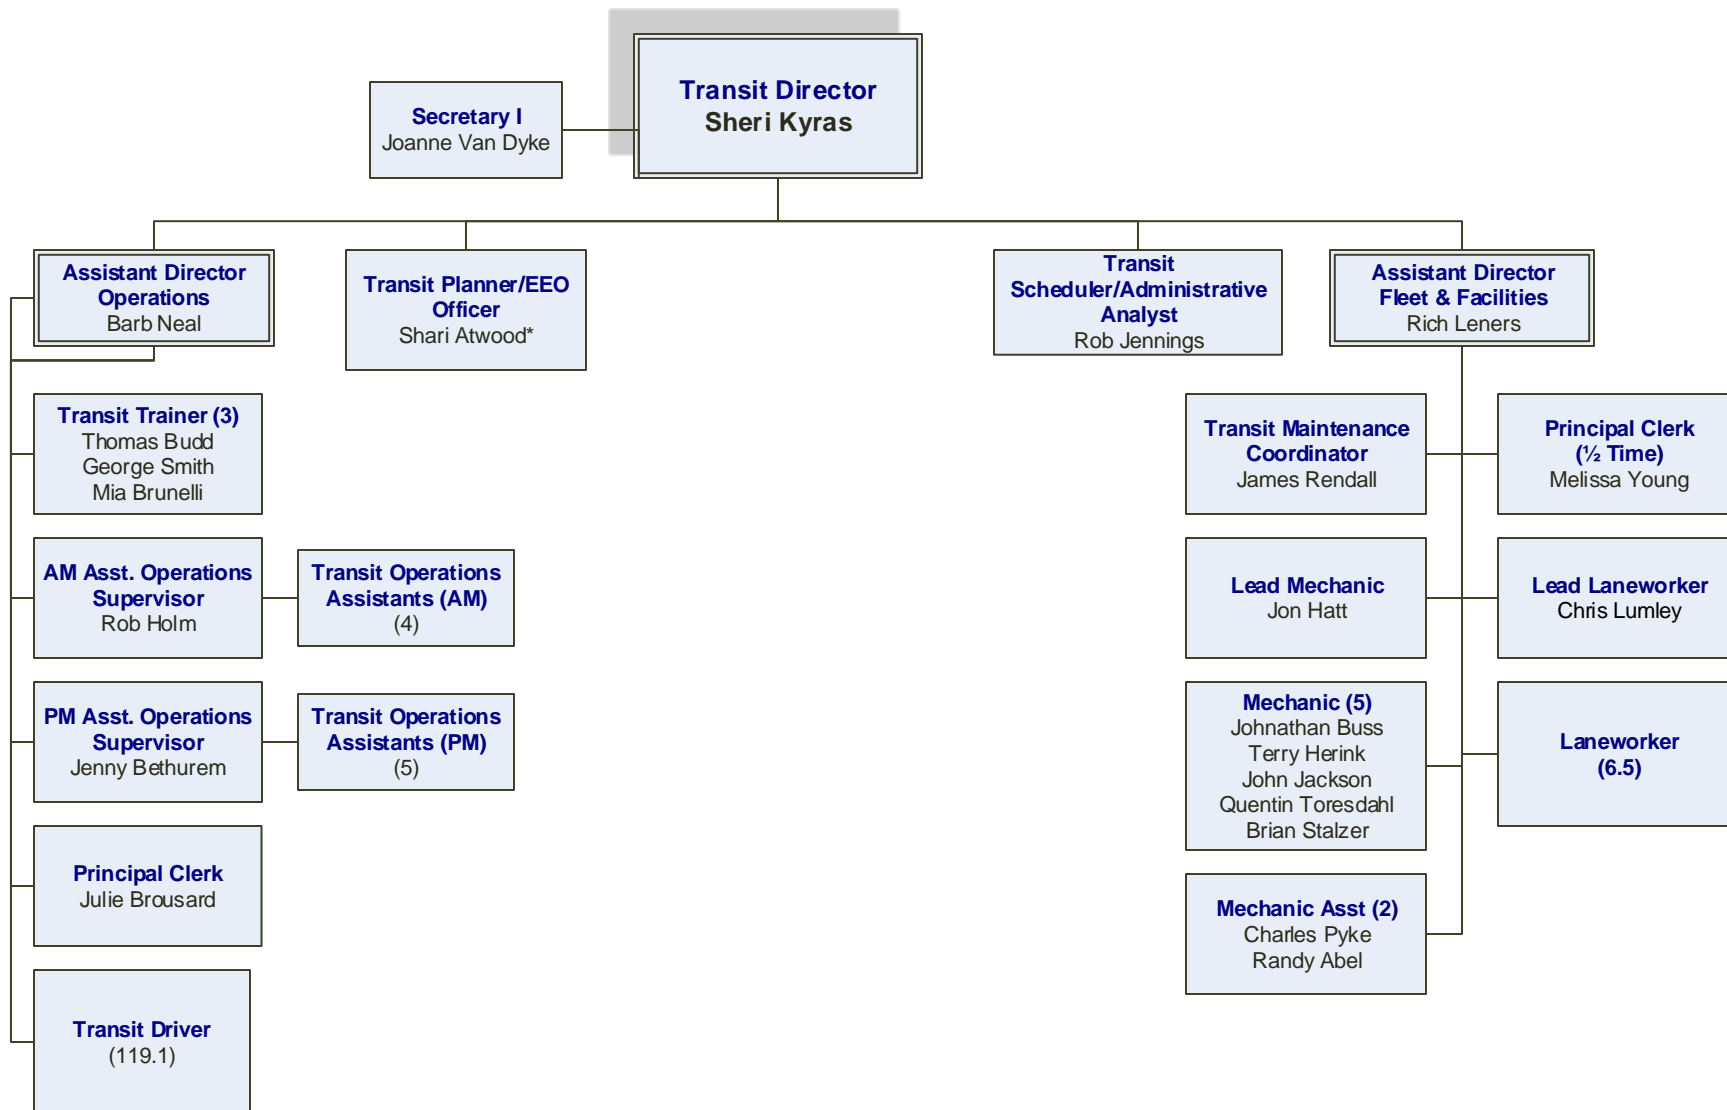

**AMES
CITIZENS**

BOARD OF TRUSTEES

Library Director
Lynne Carey

SHARED SUPPORT STAFF

**Administrative Services
Coordinator**
Lori Jarmon

Principal Clerk (5)
Lorrie Banks
Eileen Carter
Kathy Reichert
Joseph Newman
Amy Colwell

WATER & POLLUTION CONTROL