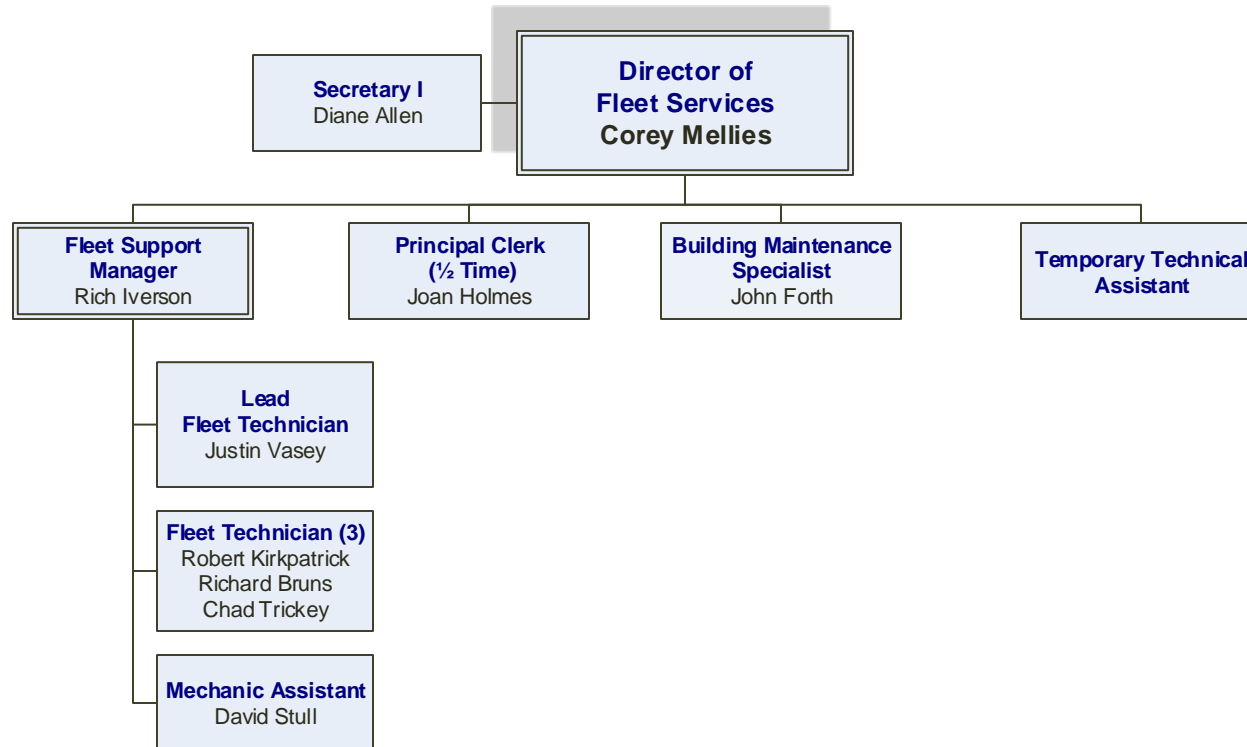

**AMES
CITIZENS**

BOARD OF TRUSTEES

Library Director
Lynne Carey

SHARED SUPPORT STAFF

**Administrative Services
Coordinator**
Lori Jarmon

Principal Clerk (5)
Lorrie Banks
Eileen Carter
Kathy Reichert
Joseph Newman
Amy Colwell

WATER & POLLUTION CONTROL