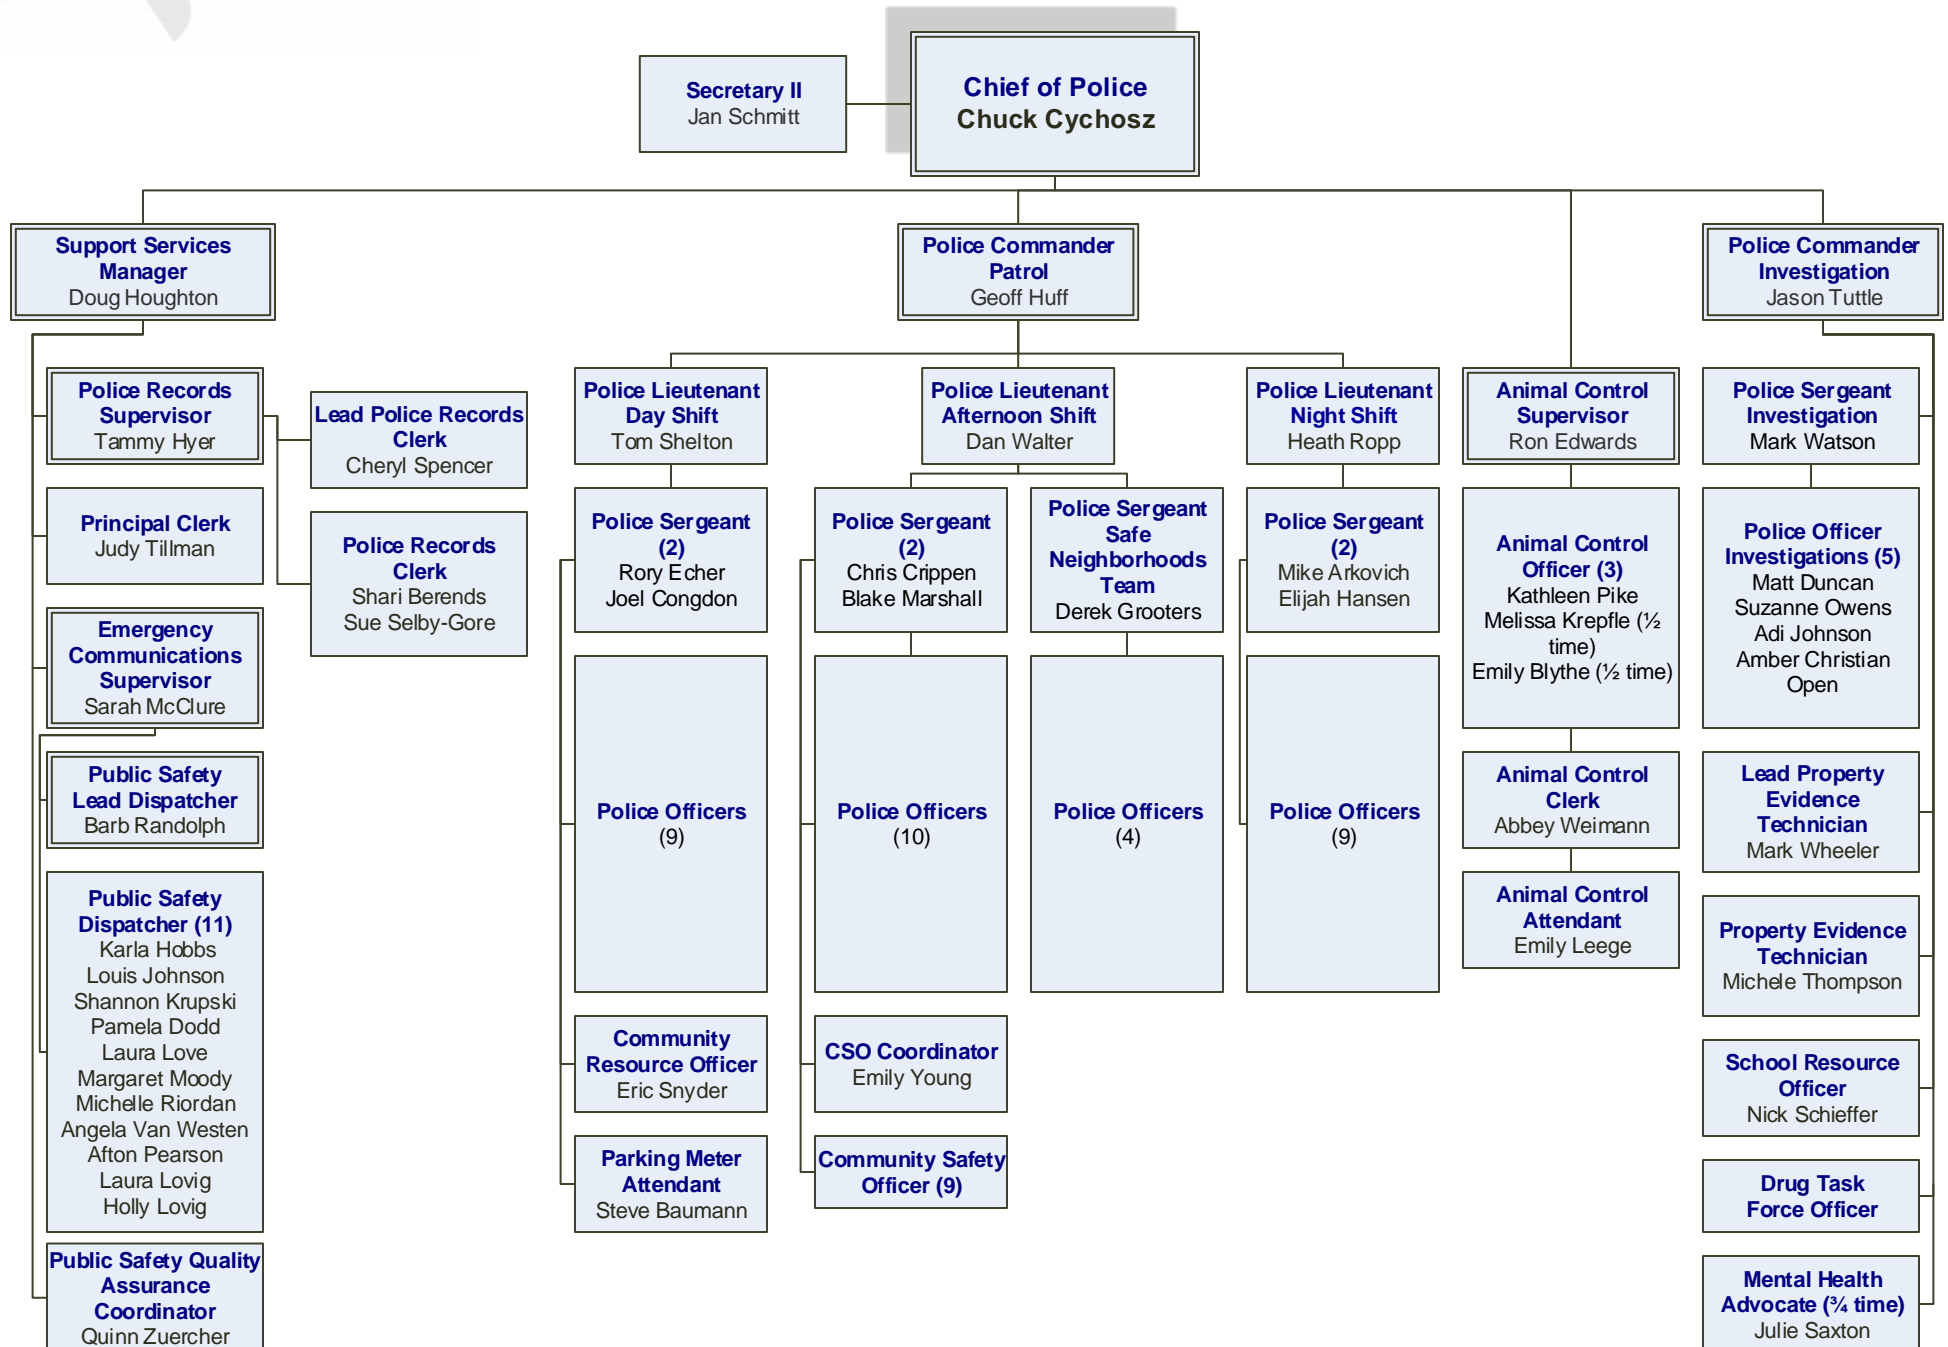

**AMES
CITIZENS**

BOARD OF TRUSTEES

Library Director
Lynne Carey

SHARED SUPPORT STAFF

**Administrative Services
Coordinator**
Lori Jarmon

Principal Clerk (5)
Lorrie Banks
Eileen Carter
Kathy Reichert
Joseph Newman
Amy Colwell

WATER & POLLUTION CONTROL