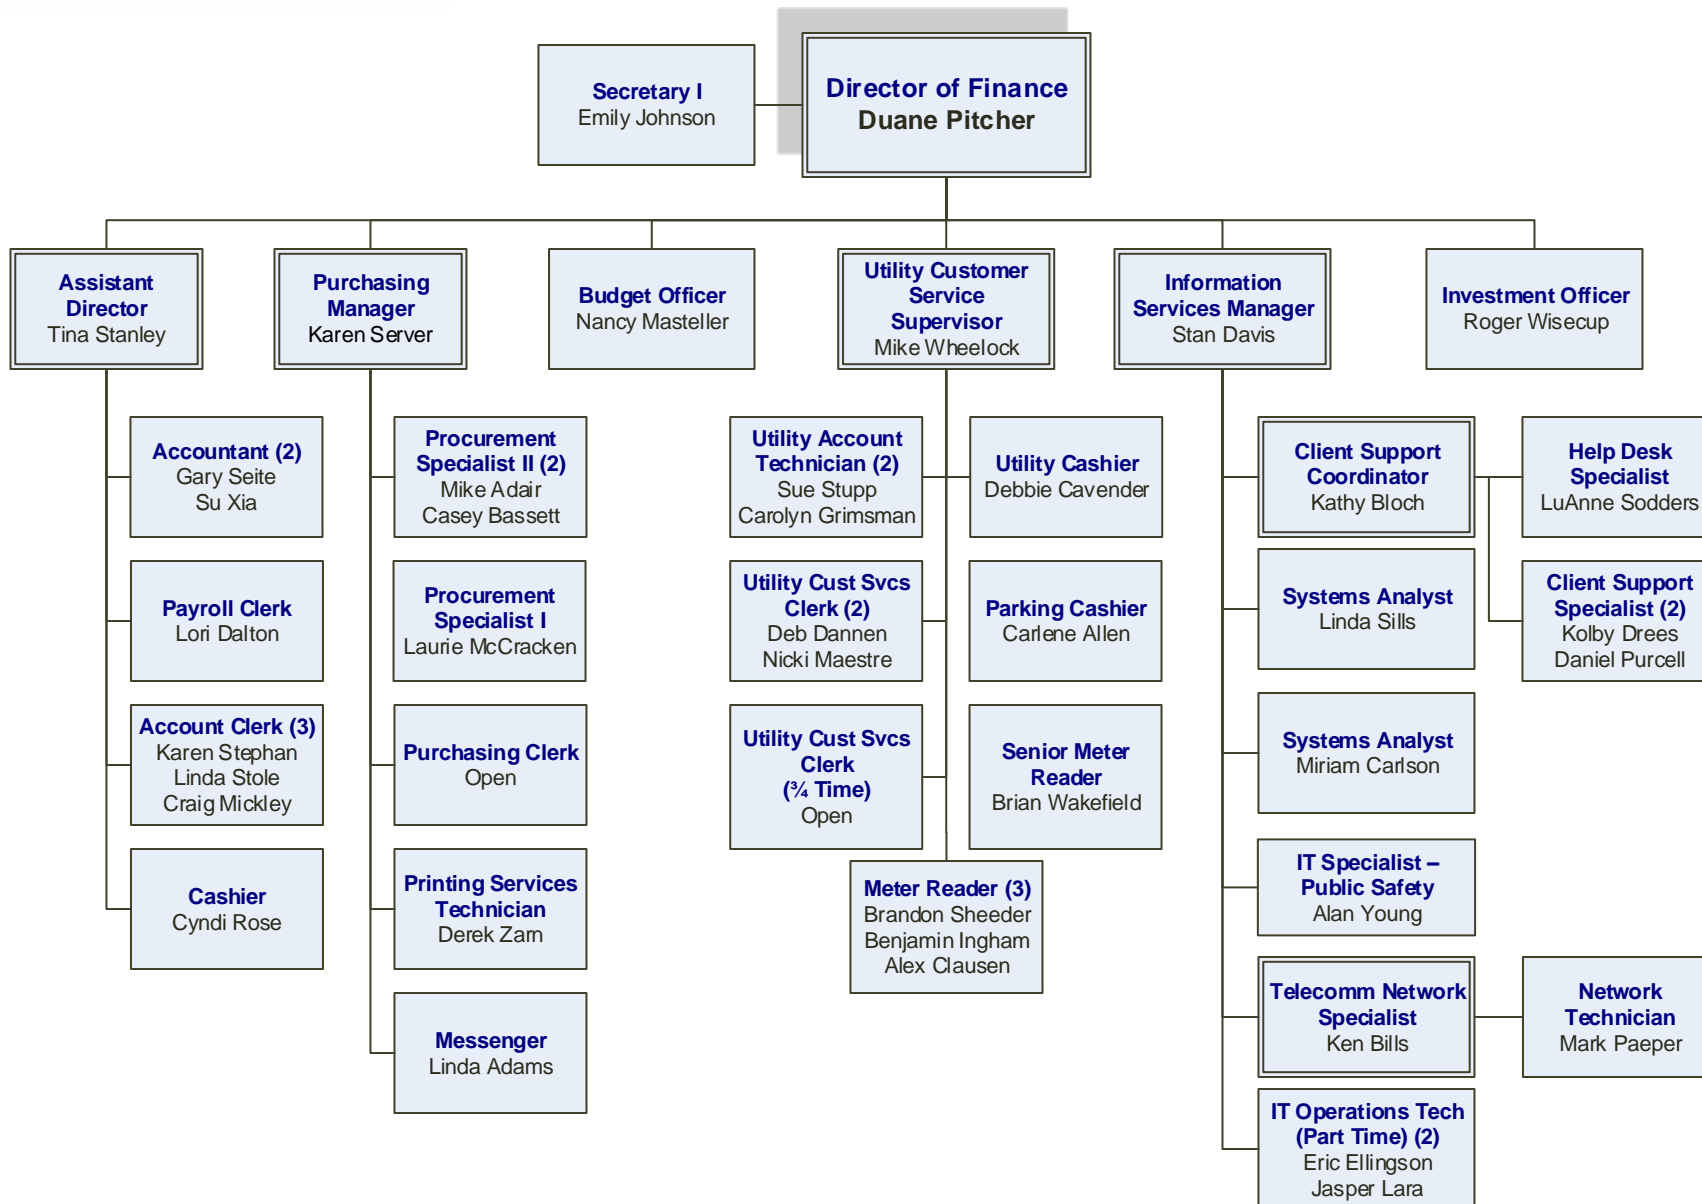

**AMES
CITIZENS**

BOARD OF TRUSTEES

Library Director
Lynne Carey

SHARED SUPPORT STAFF

**Administrative Services
Coordinator**
Lori Jarmon

Principal Clerk (5)
Lorrie Banks
Eileen Carter
Kathy Reichert
Joseph Newman
Amy Colwell

WATER & POLLUTION CONTROL