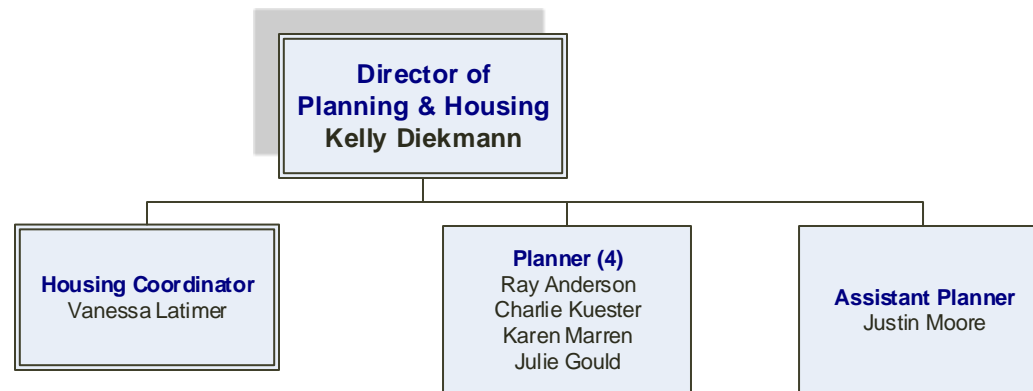

**AMES
CITIZENS**

BOARD OF TRUSTEES

Library Director
Lynne Carey

SHARED SUPPORT STAFF

**Administrative Services
Coordinator**
Lori Jarmon

Principal Clerk (5)
Lorrie Banks
Eileen Carter
Kathy Reichert
Joseph Newman
Amy Colwell