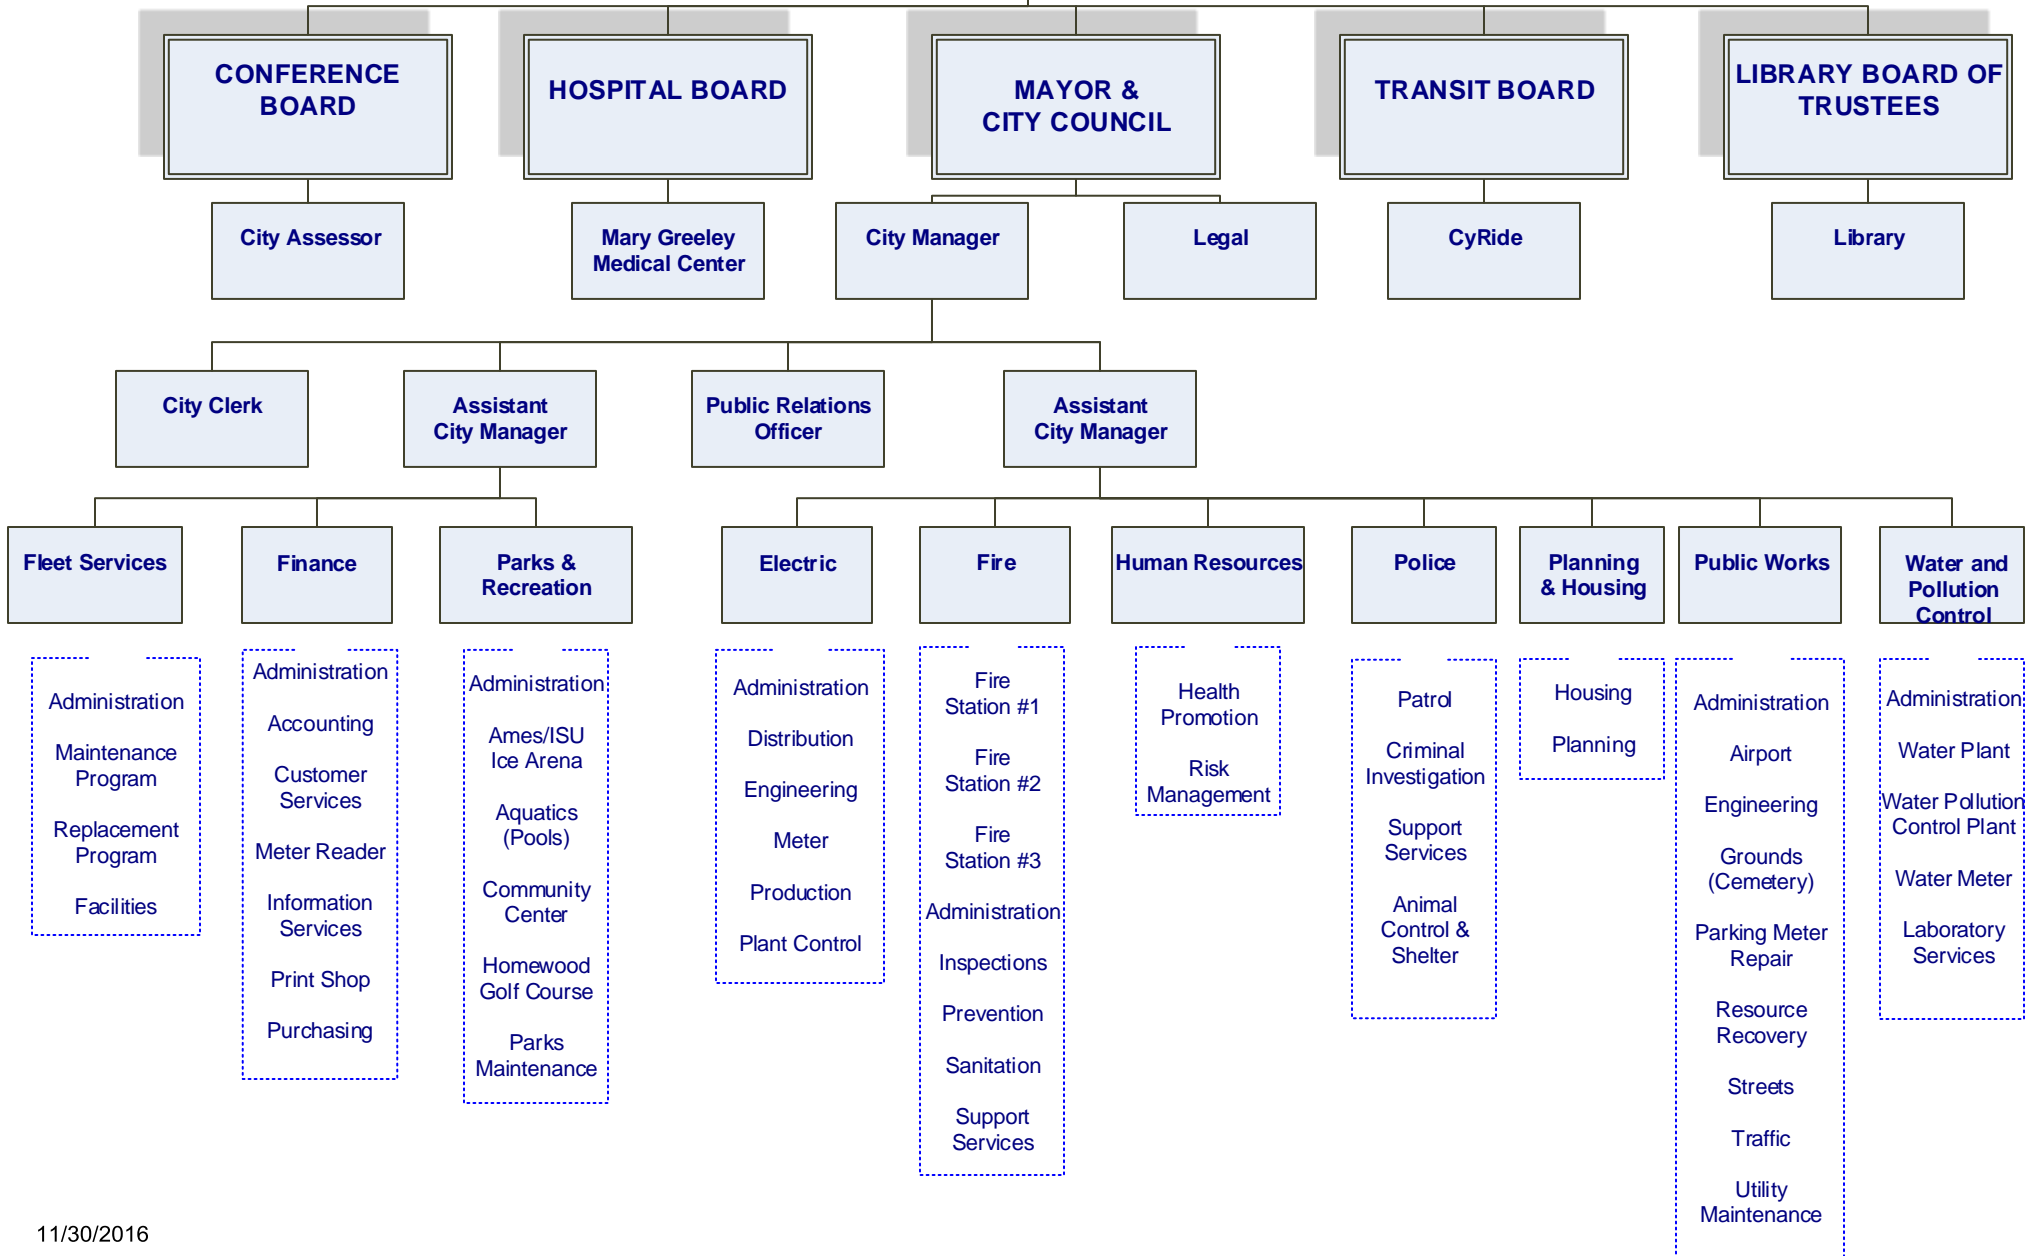

**AMES
CITIZENS**

BOARD OF TRUSTEES

Library Director
Lynne Carey

SHARED SUPPORT STAFF

**Administrative Services
Coordinator**
Lori Jarmon

Principal Clerk (5)
Lorrie Banks
Eileen Carter
Kathy Reichert
Joseph Newman
Amy Colwell

WATER & POLLUTION CONTROL