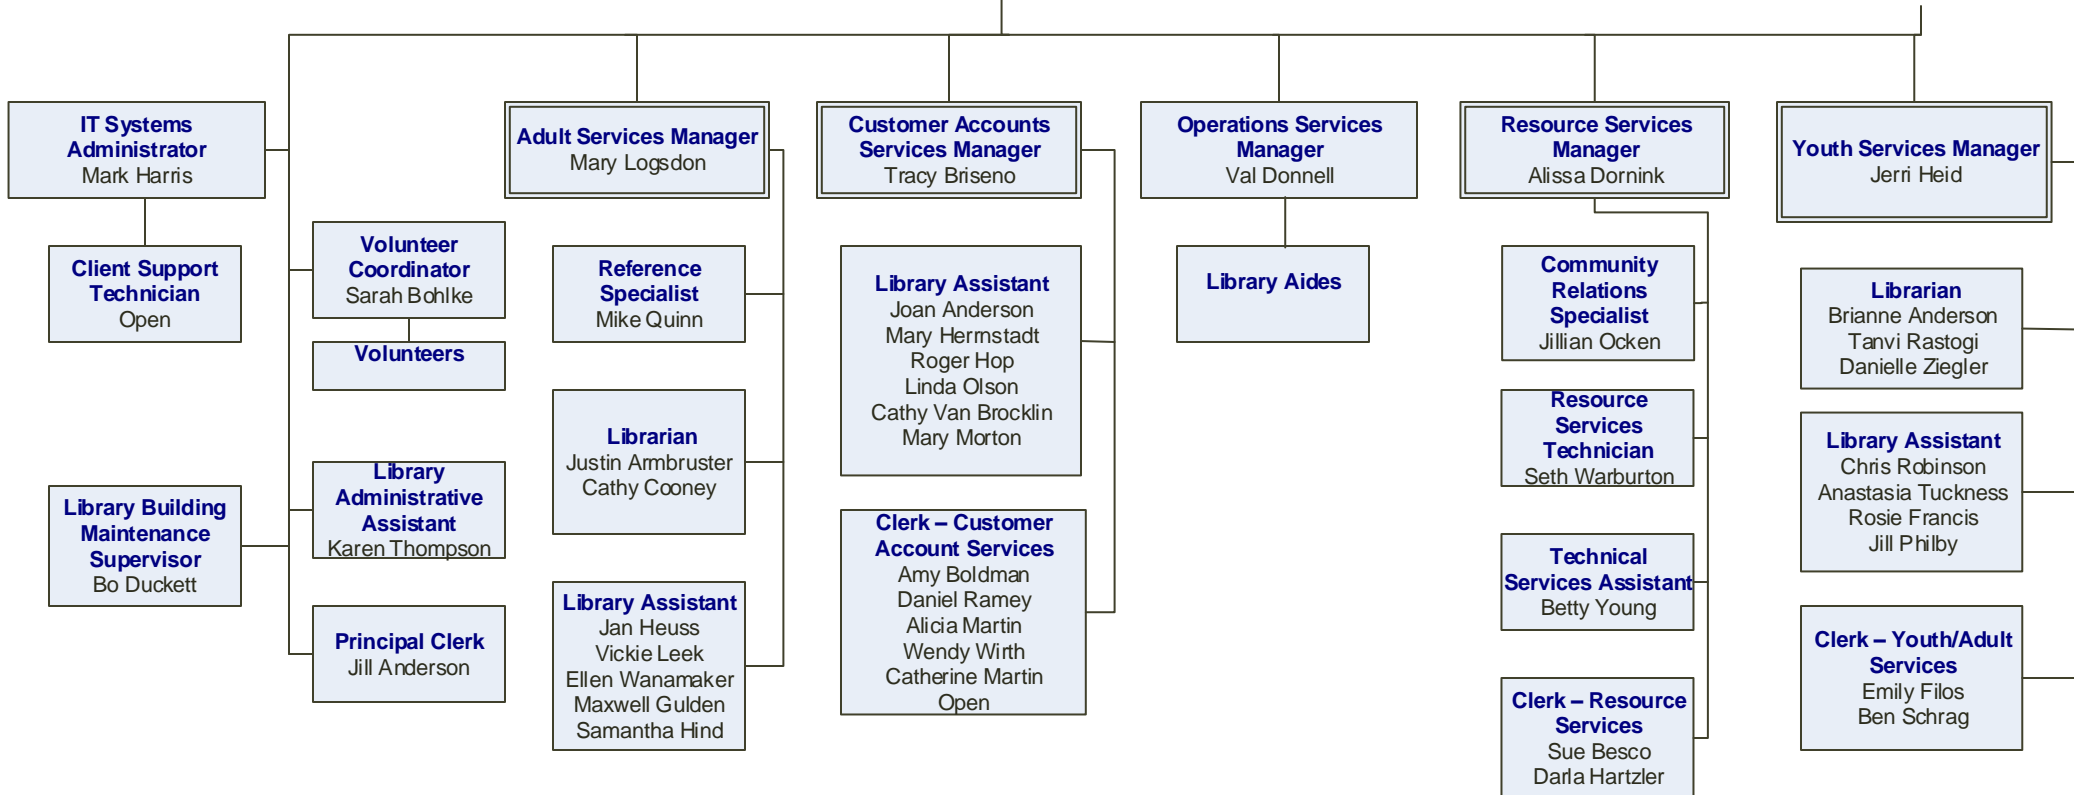

**AMES
CITIZENS**

BOARD OF TRUSTEES

Library Director
Lynne Carey

SHARED SUPPORT STAFF

**Administrative Services
Coordinator**
Lori Jarmon

Principal Clerk (5)
Lorrie Banks
Eileen Carter
Kathy Reichert
Joseph Newman
Amy Colwell

WATER & POLLUTION CONTROL